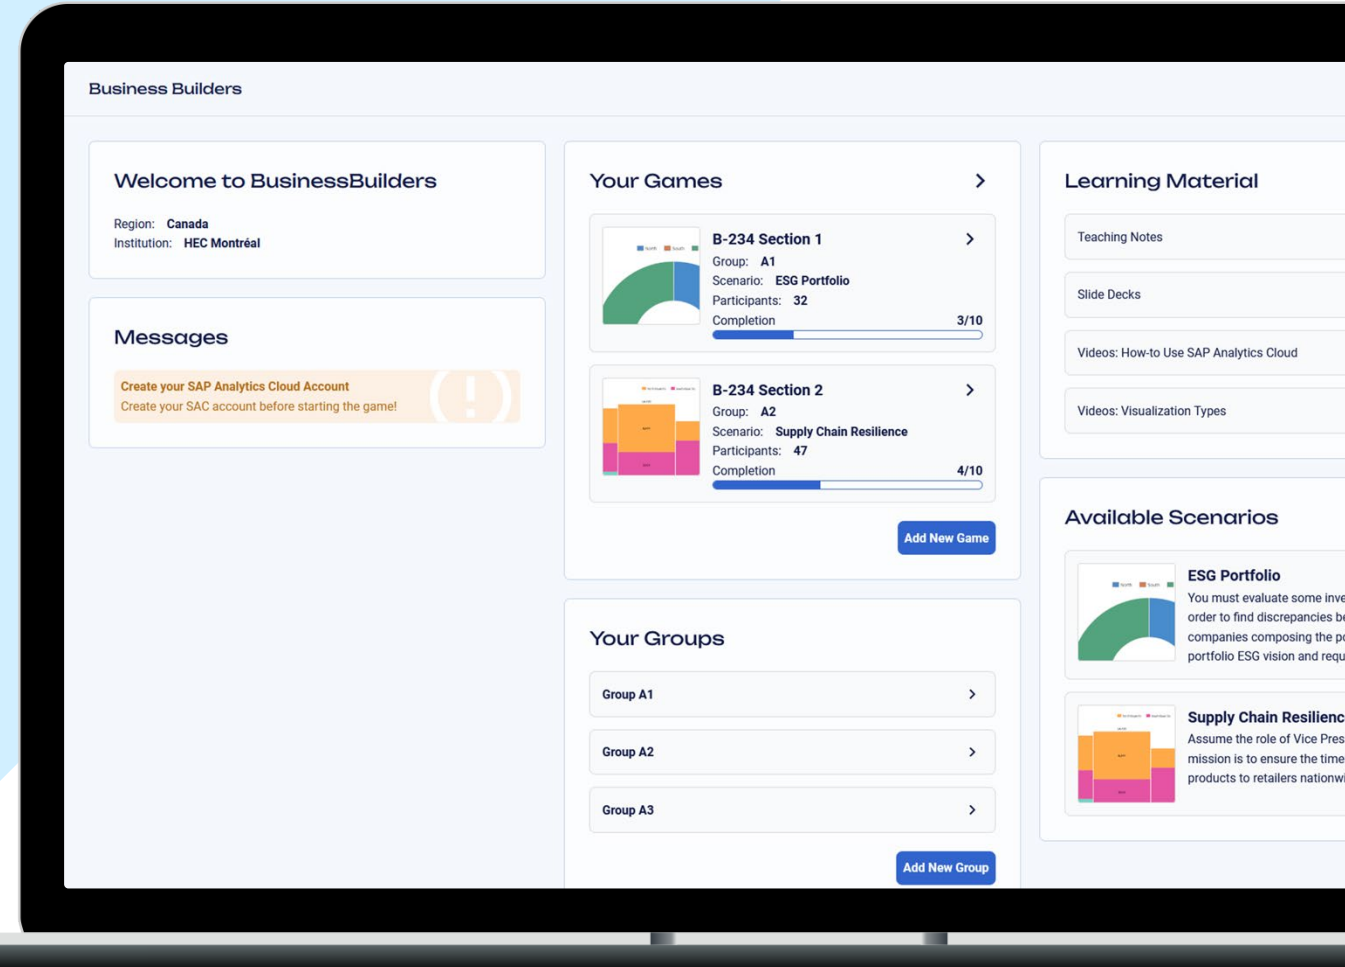

Business Builders

gives educators the opportunity to prepare future leaders for an increasingly complex and data-driven world.

HEC MONTRÉAL

Enhanced visualization and data storytelling skills

Scenarios driven by data, which replicate real-world business challenges

SAP and academic collaboration

Students gain the practical skills to succeed in future careers

Competitive advantage in the job market