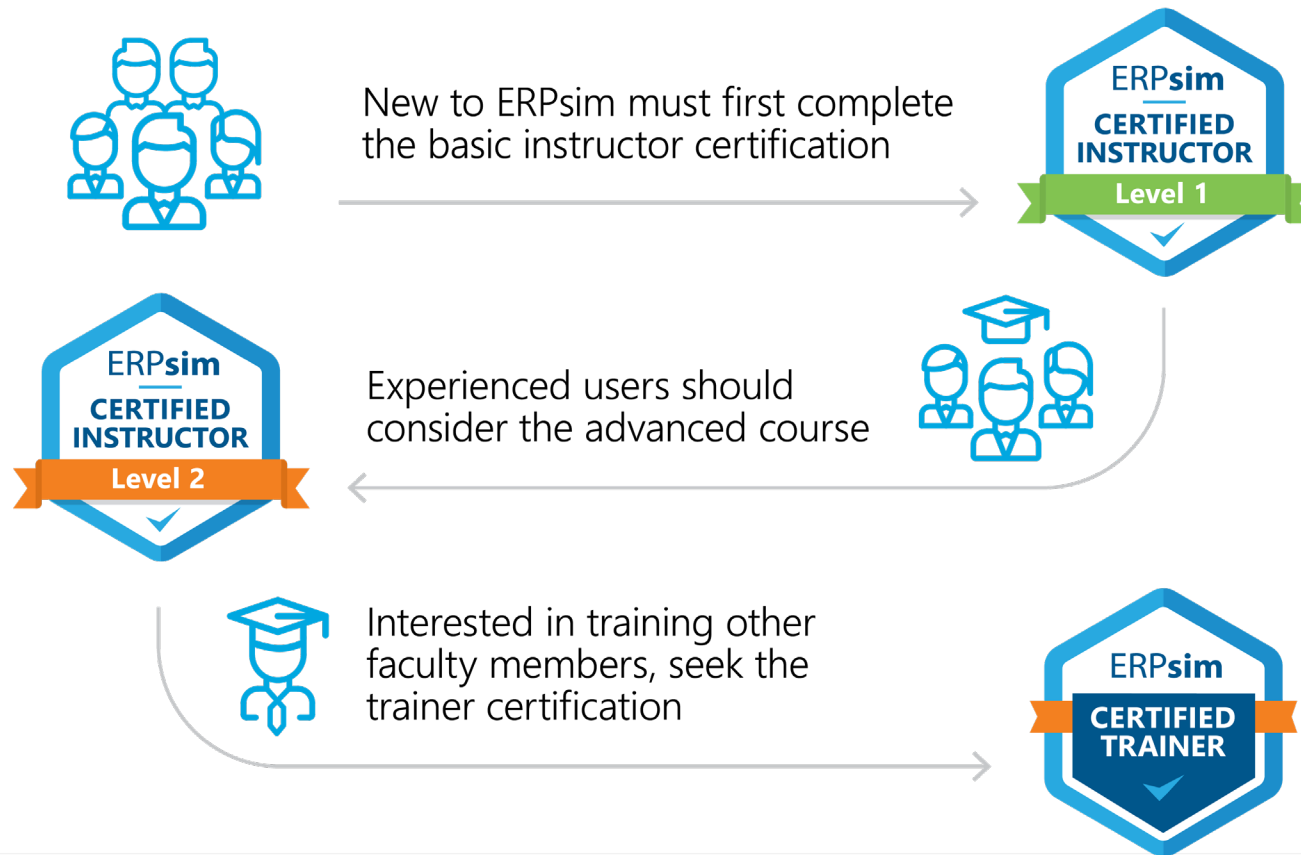

6:30 PM

Dinner Banquet, Networking, and Greetings from
SAP University Alliances

7:30 PM

Championship Teams Announced, Trophy,
and Scholarships Awarded

8:00 PM

Conclusion of 2023 ERPsim competition

Helpful Features

- Company Sets
- Easy Login
- Auto-Continue
- ZLINK: Facilitate access to content
- ZCONTROL: Bring elements of surprise (Sustainability scenarios)

Training & Certification

ERPsim Certification (professors/instructors)